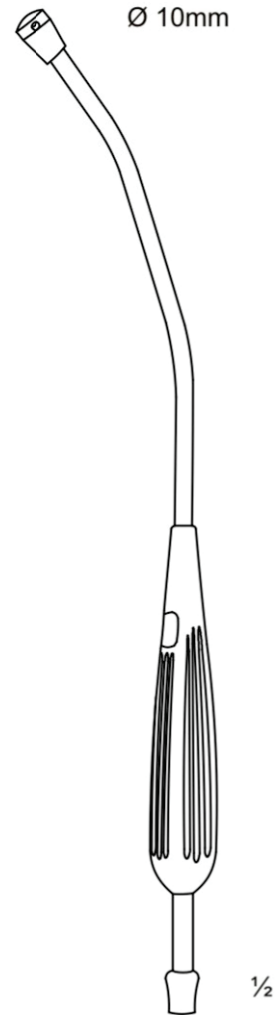

Trocars
Trocars

Suction Tubes
Suction Tubes

OCHSNER
Trocar

- ▶ 25-0101 ∅ 4.5mm
- ▶ 25-0102 ∅ 5.5mm
- ▶ 25-0103 ∅ 6.5mm
- ▶ 25-0104 ∅ 7.5mm

DOUGLAS
Trocar

25-0200 14.0cm

SOLCO POOLE
▶ 26-0100 26.0cm

POOLE
▶ 26-0101 22.0cm Straight
▶ 26-0111 22.0cm Curved

YANKAUER
▶ 26-0200 28.0cm

Ø 8mm

COOLEY

26-0301	35.0cm	ø 8mm
26-0302	31.0cm	ø 7mm

Ø 7mm

COOLEY

Ø 9mm

COOLEY

Ø 8mm

COOLEY

26-0303	31.0cm	ø 9mm
26-0304	35.0cm	ø 8mm