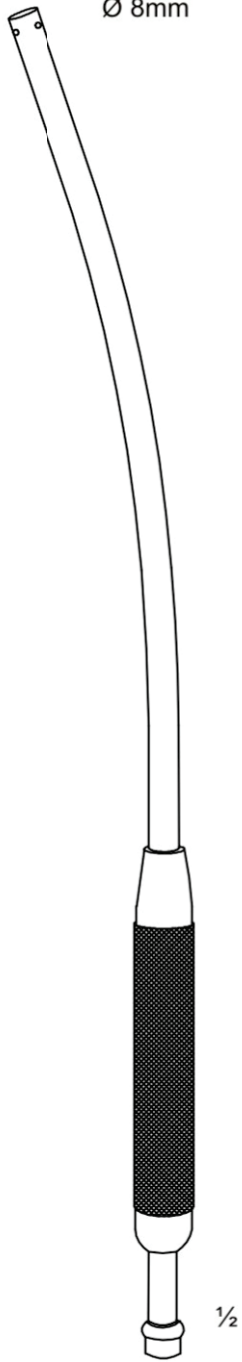

Trocars
Trocars

Suction Tubes
Suction Tubes

OCHSNER
Trocar

- ▶ 25-0101 ∅ 4.5mm
- ▶ 25-0102 ∅ 5.5mm
- ▶ 25-0103 ∅ 6.5mm
- ▶ 25-0104 ∅ 7.5mm

DOUGLAS
Trocar

25-0200 14.0cm

SOLCO POOLE
▶ 26-0100 26.0cm

POOLE
▶ 26-0101 22.0cm Straight
▶ 26-0111 22.0cm Curved

YANKAUER
▶ 26-0200 28.0cm

Ø 8mm

COOLEY

26-0301	35.0cm	ø 8mm
26-0302	31.0cm	ø 7mm

Ø 7mm

COOLEY

Ø 9mm

COOLEY

Ø 8mm

COOLEY

26-0303	31.0cm	ø 9mm
26-0304	35.0cm	ø 8mm