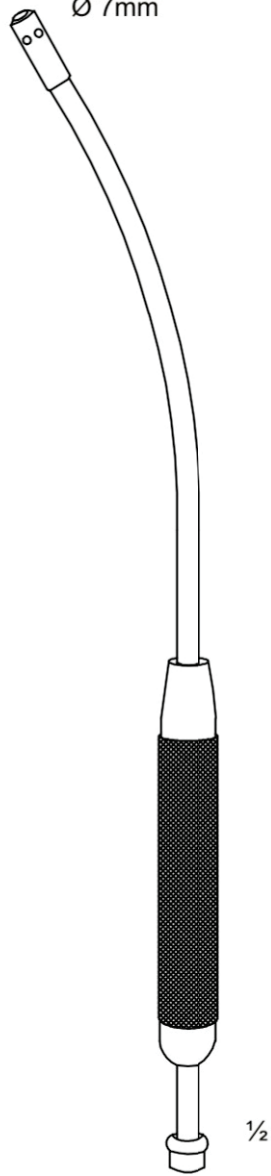

Trocars
Trocars

Suction Tubes
Suction Tubes

OCHSNER
Trocar

- ▶ 25-0101 ∅ 4.5mm
- ▶ 25-0102 ∅ 5.5mm
- ▶ 25-0103 ∅ 6.5mm
- ▶ 25-0104 ∅ 7.5mm

DOUGLAS
Trocar

25-0200 14.0cm

SOLCO POOLE
▶ 26-0100 26.0cm

POOLE
▶ 26-0101 22.0cm Straight
▶ 26-0111 22.0cm Curved

YANKAUER
▶ 26-0200 28.0cm

Ø 8mm

COOLEY

26-0301	35.0cm	ø 8mm
26-0302	31.0cm	ø 7mm

Ø 7mm

COOLEY

Ø 9mm

COOLEY

Ø 8mm

COOLEY

26-0303	31.0cm	ø 9mm
26-0304	35.0cm	ø 8mm