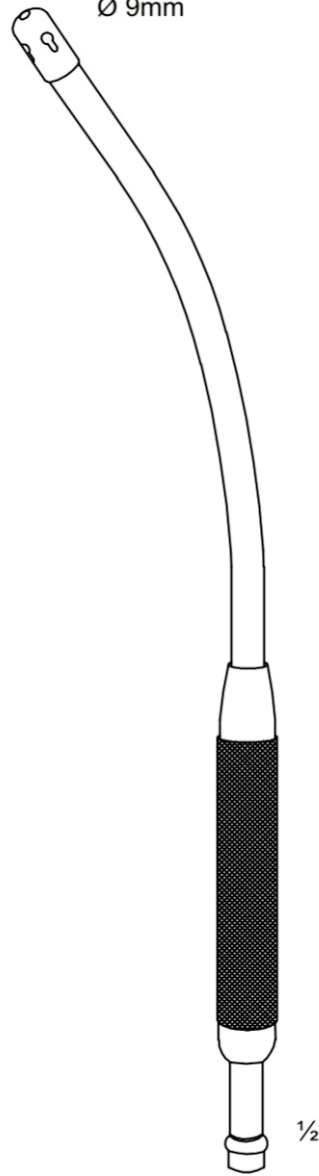

Trocars
Trocars

Suction Tubes
Suction Tubes

OCHSNER
Trocar

- ▶ 25-0101 ∅ 4.5mm
- ▶ 25-0102 ∅ 5.5mm
- ▶ 25-0103 ∅ 6.5mm
- ▶ 25-0104 ∅ 7.5mm

DOUGLAS
Trocar

25-0200 14.0cm

SOLCO POOLE
▶ 26-0100 26.0cm

POOLE
▶ 26-0101 22.0cm Straight
▶ 26-0111 22.0cm Curved

YANKAUER
▶ 26-0200 28.0cm

Ø 8mm

COOLEY

26-0301	35.0cm	ø 8mm
26-0302	31.0cm	ø 7mm

Ø 7mm

COOLEY

Ø 9mm

COOLEY

Ø 8mm

COOLEY

26-0303	31.0cm	ø 9mm
26-0304	35.0cm	ø 8mm