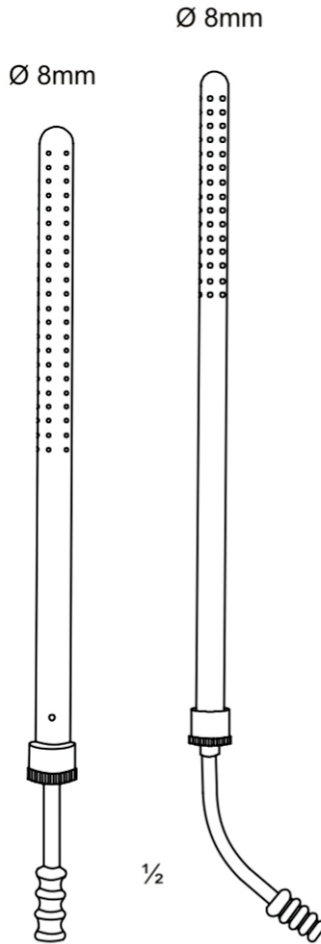

Trocars
Trocars

Suction Tubes
Suction Tubes

OCHSNER
Trocar

- ▶ 25-0101 ∅ 4.5mm
- ▶ 25-0102 ∅ 5.5mm
- ▶ 25-0103 ∅ 6.5mm
- ▶ 25-0104 ∅ 7.5mm

DOUGLAS
Trocar

25-0200 14.0cm

SOLCO POOLE
▶ 26-0100 26.0cm

POOLE
▶ 26-0101 22.0cm Straight
▶ 26-0111 22.0cm Curved

YANKAUER
▶ 26-0200 28.0cm

Ø 8mm

COOLEY

26-0301	35.0cm	ø 8mm
26-0302	31.0cm	ø 7mm

Ø 7mm

COOLEY

Ø 9mm

COOLEY

Ø 8mm

COOLEY

26-0303	31.0cm	ø 9mm
26-0304	35.0cm	ø 8mm